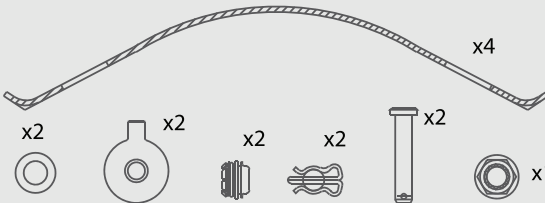

VEHICLE RELATED SERVICES

x4

DIMENSIONS

247.5mm

109.5mm

30mm

ACCESSORIES

29088