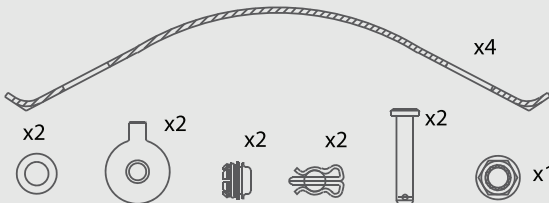

VRS
VEHICLE RELATED SERVICES

DIMENSIONS

210.7mm

92.5mm

30mm

ACCESSORIES

29124

ST10078304