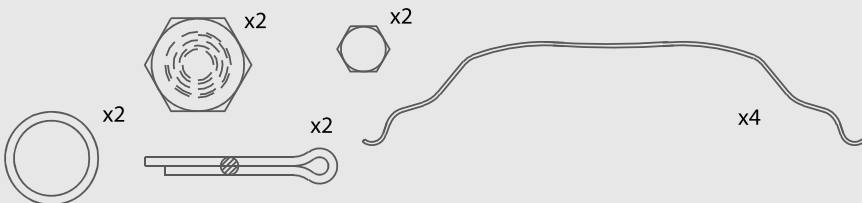

VEHICLE RELATED SERVICES

DIMENSIONS

205.4mm

101.4mm

27mm

ACCESSORIES

29125

ST10078306