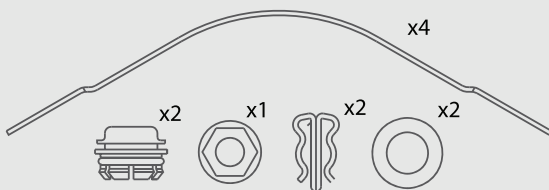

APPLICATIONS

IVECO Eurocargo, Eurostar, Eurotech, Stralis, Trakker; BPW; SAF-SAUER

VRS
VEHICLE RELATED SERVICES

DIMENSIONS

ACCESSORIES

29256

AM50000421

MATERIAL