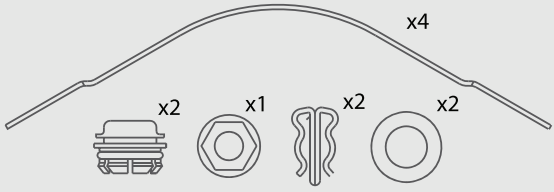

29244

AM50000196

MATERIAL	ALTERNATIVE WVA
AD625	-
BRAKE SYSTEM	
Knorr Protec SL7	

APPLICATIONS

MERCEDES BENZ Actros MP4

x4

DIMENSIONS

ACCESSORIES