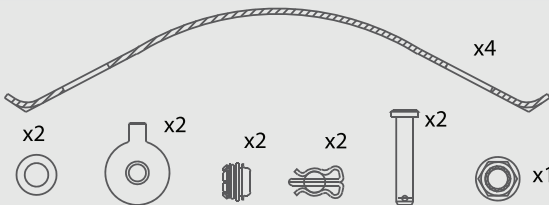

BRAKE SYSTEM

Knorr SK7000

APPLICATIONS

BPW SB4309

VEHICLE RELATED SERVICES

DIMENSIONS

ACCESSORIES

DISC BRAKE PAD INFORMATION