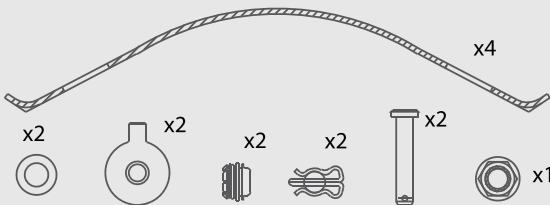

DIMENSIONS

ACCESSORIES