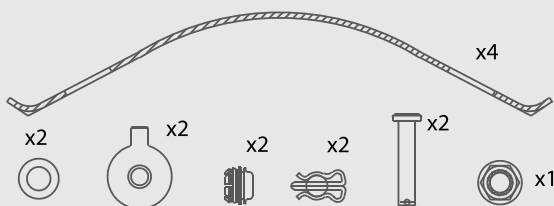

ACCESSORIES