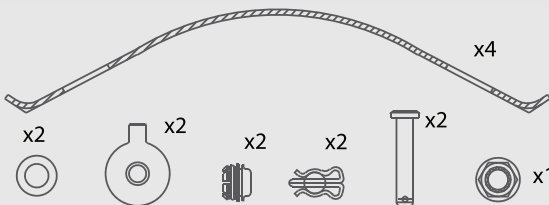

ACCESSORIES