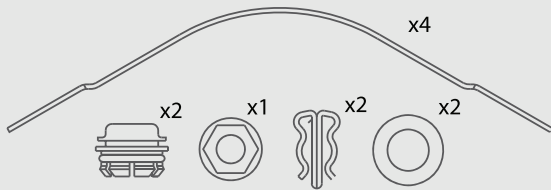

DIMENSIONS

ACCESSORIES