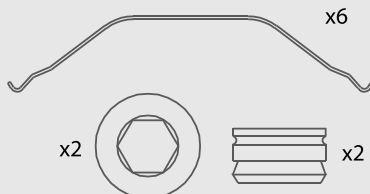

MAN TGA

VRS
VEHICLE RELATED SERVICES**DIMENSIONS**

217.6mm

107.6mm

30.5mm

ACCESSORIES

29306

ST10078299