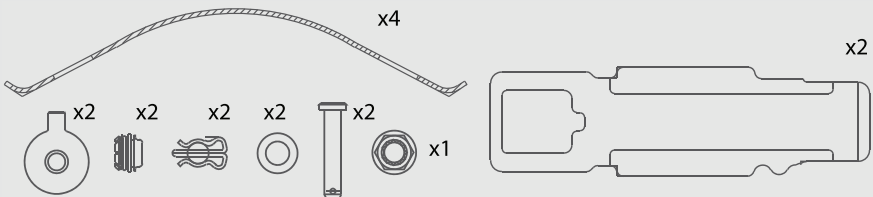

29269

BRAKE SYSTEM

Knorr SK7000;
Bendix ADB225

APPLICATIONS

MB / JOST AXLES, SAF SK RB9022

VEHICLE RELATED SERVICES

DIMENSIONS

ACCESSORIES