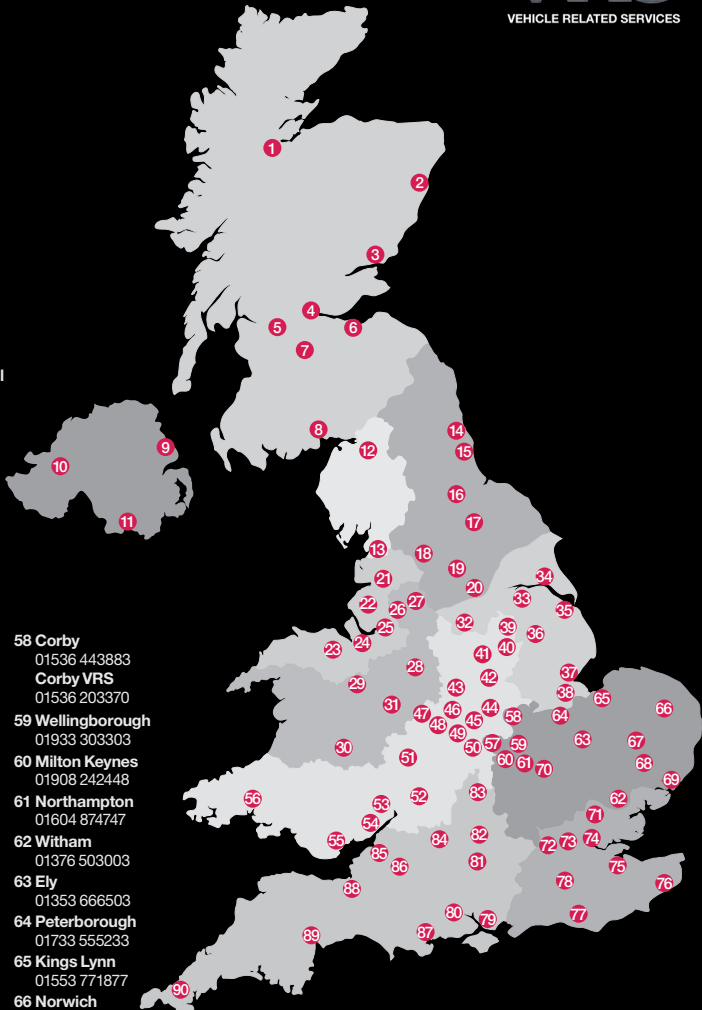

TRUCK EAST LTD

- 57 Crick 01788 823930

- 58 Corby 01536 443883
- Corby VRS 01536 203370

- 59 Wellingborough 01933 303303

- 60 Milton Keynes 01908 242448

- 61 Northampton 01604 874747

- 62 Witham 01376 503003