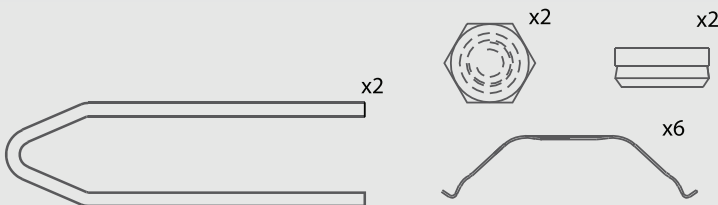

DIMENSIONS

ACCESSORIES