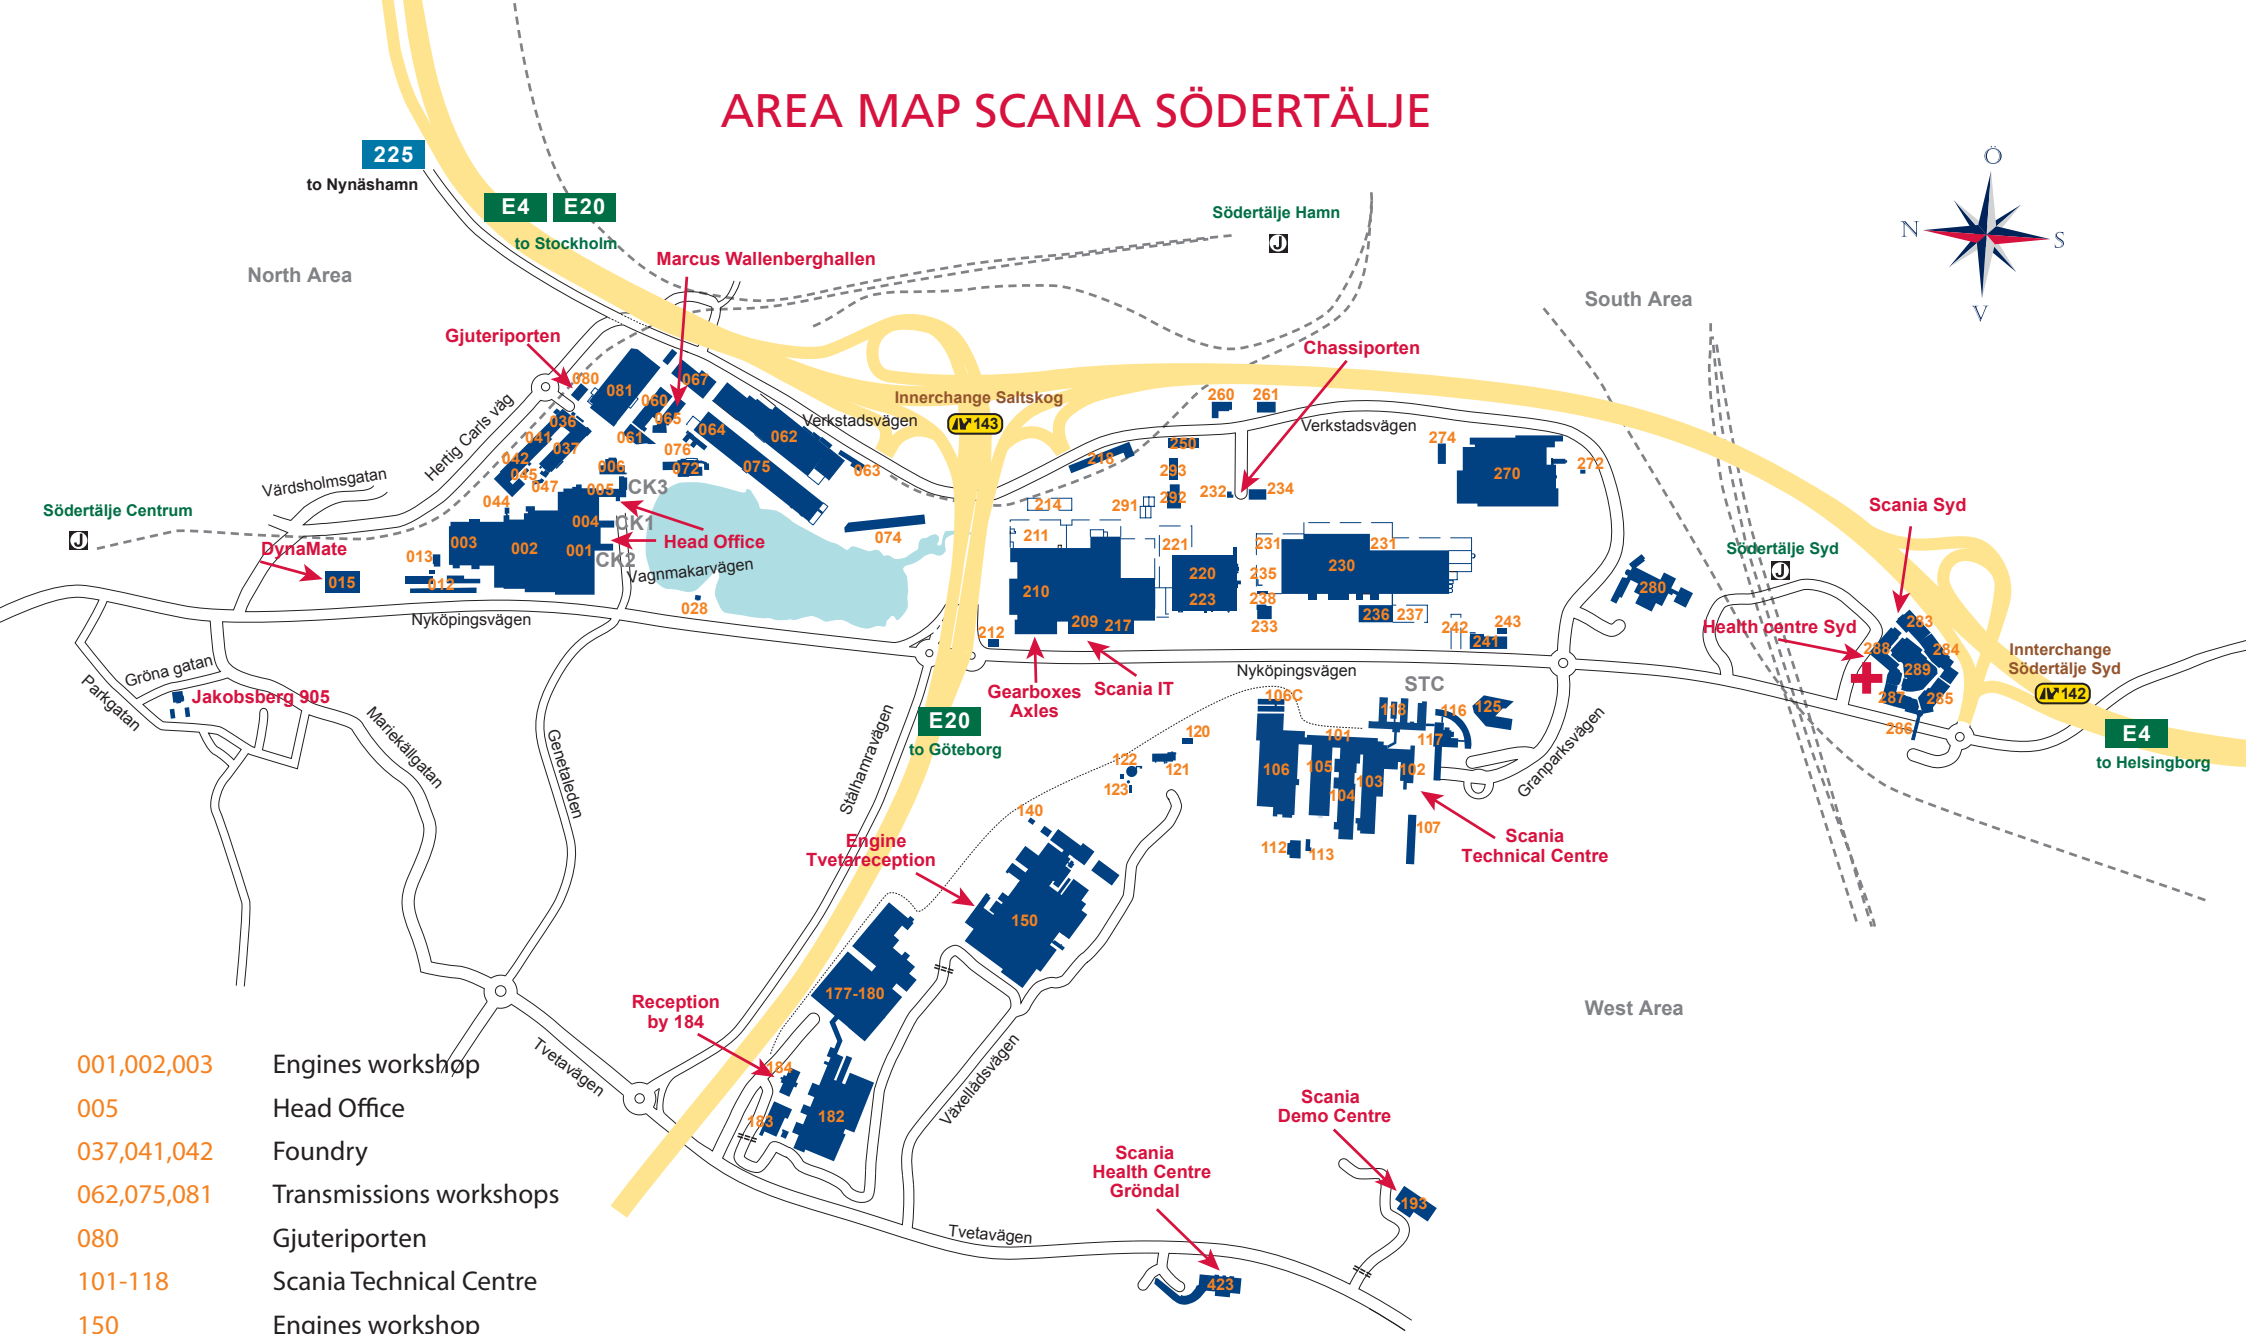

AREA MAP SCANIA SÖDERTÄLJE

- 001,002,003 Engines workshop
- 005 Head Office
- 037,041,042 Foundry
- 062,075,081 Transmissions workshops
- 080 Gjúteriporten
- 101-118 Scania Technical Centre
- 150 Engines workshop
- 210 Gearboxes, Axles
- 220 Workshop equipment
- 230 Chassis
- 232 Chassiporten
- 283-289 Scania Syd